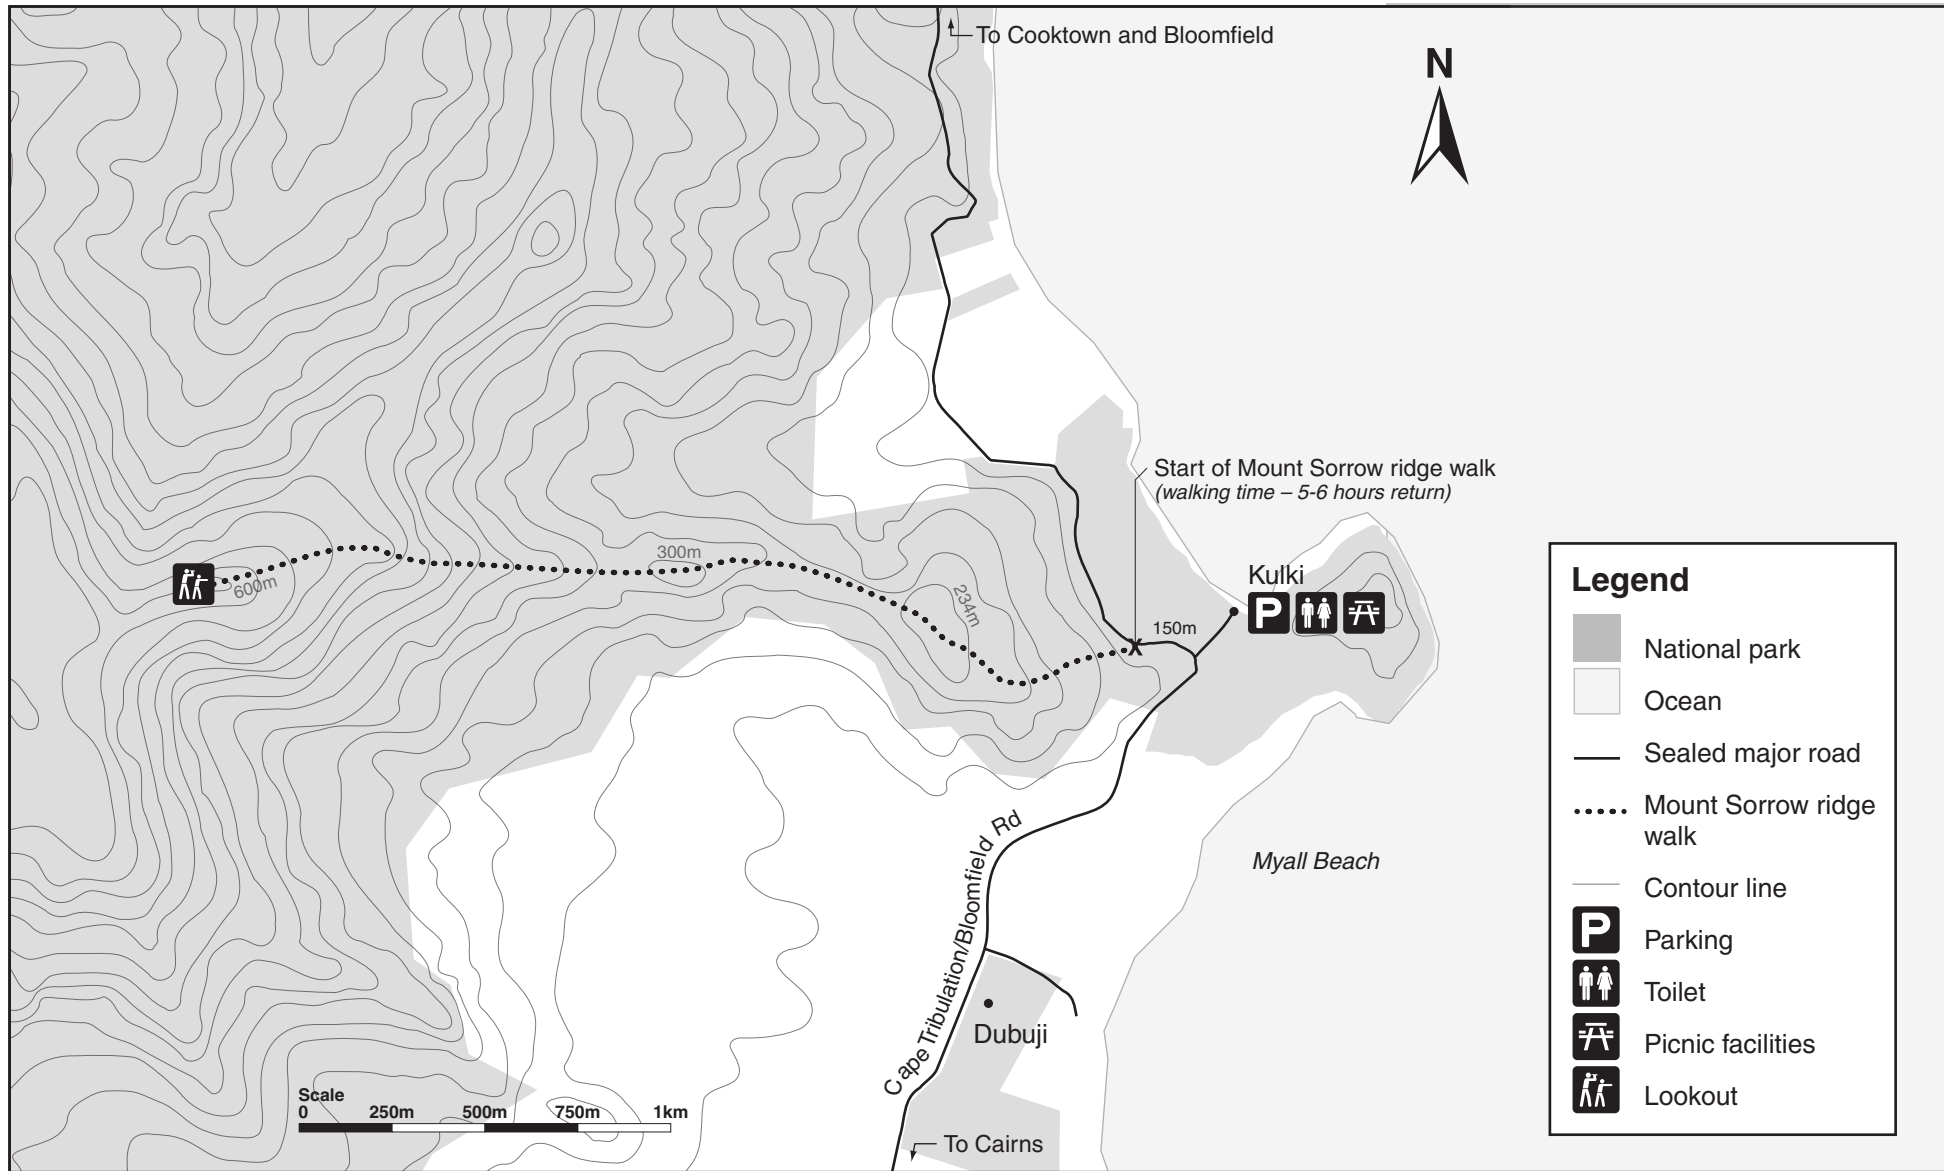

Mount Sorrow ridge walk

Daintree National Park

June 2007

© State of Queensland. Environmental Protection Agency MA281